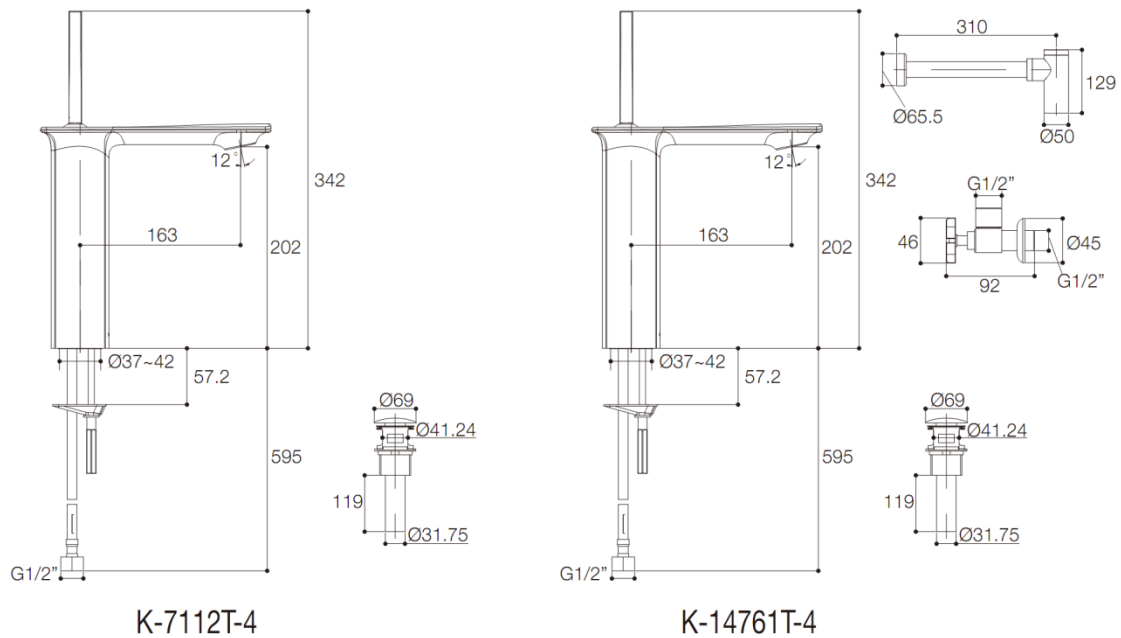

Product Specification:

Model	Spout		Handles	Includes	Finish
	Reach	Height			
K-7112T-4	163mm	202mm	Lever	163mm spout, handle, valve, drain, aerator, supplies, connection assy.	CP
K-14761T-4				163mm spout, valve, aerator, handle, drain, supplies, connection assy., wall-mount bottle trap, and a pair of angle valves	

Product Dimension:

*The above information are subject to change without notice.